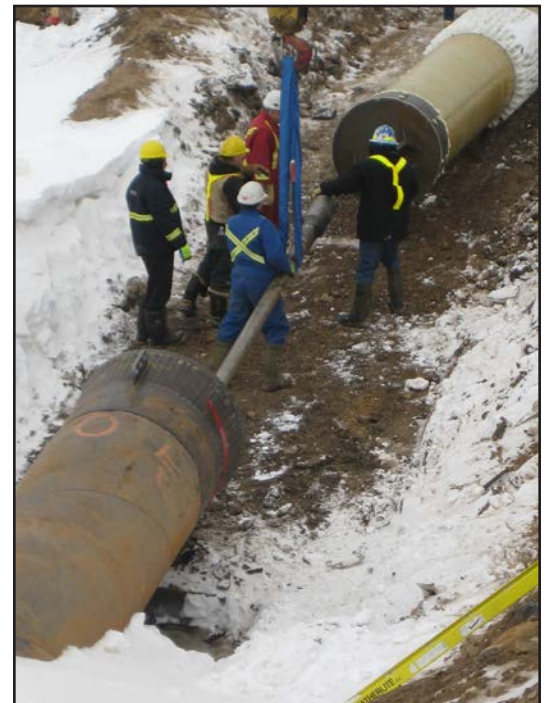

## 36" GREEN THREAD® Hot Process Water Pipeline

Application: Hot Process Water

Location: Northern Alberta, Canada

Product: 36" GREEN THREAD Fiberglass Pipe  
10" GREEN THREAD Performance Plus Fiberglass Pipe

Joining System: Matched Taper Bell x Spigot

Quantity: 36" - 10,300 meters (33,800 feet)  
10" - 3,000 meters (9,800 feet)

Product Conditions: Design Pressure: 1,380 kPa (200 psi)  
Design Temperature: 93°C (200°F)  
**30 YEAR DESIGN LIFE**

Qualification program included 1,000 hour "Survival Test"  
Installed line was 100% hydrotested with no leaks

The pipeline was buried in soil conditions that ranged from relatively dry sands to boggy muskeg.

**Insertion:** The GREEN THREAD 36" pipe was inserted into horizontal directional drill (HDD) 48" steel casing under several road and waterway crossings. One of these river crossings was reported by the customer as a record-breaking event for this size pipe (36") and length of crossing (733 meters) into a previously bored HDD. The insertion took only four hours to complete.